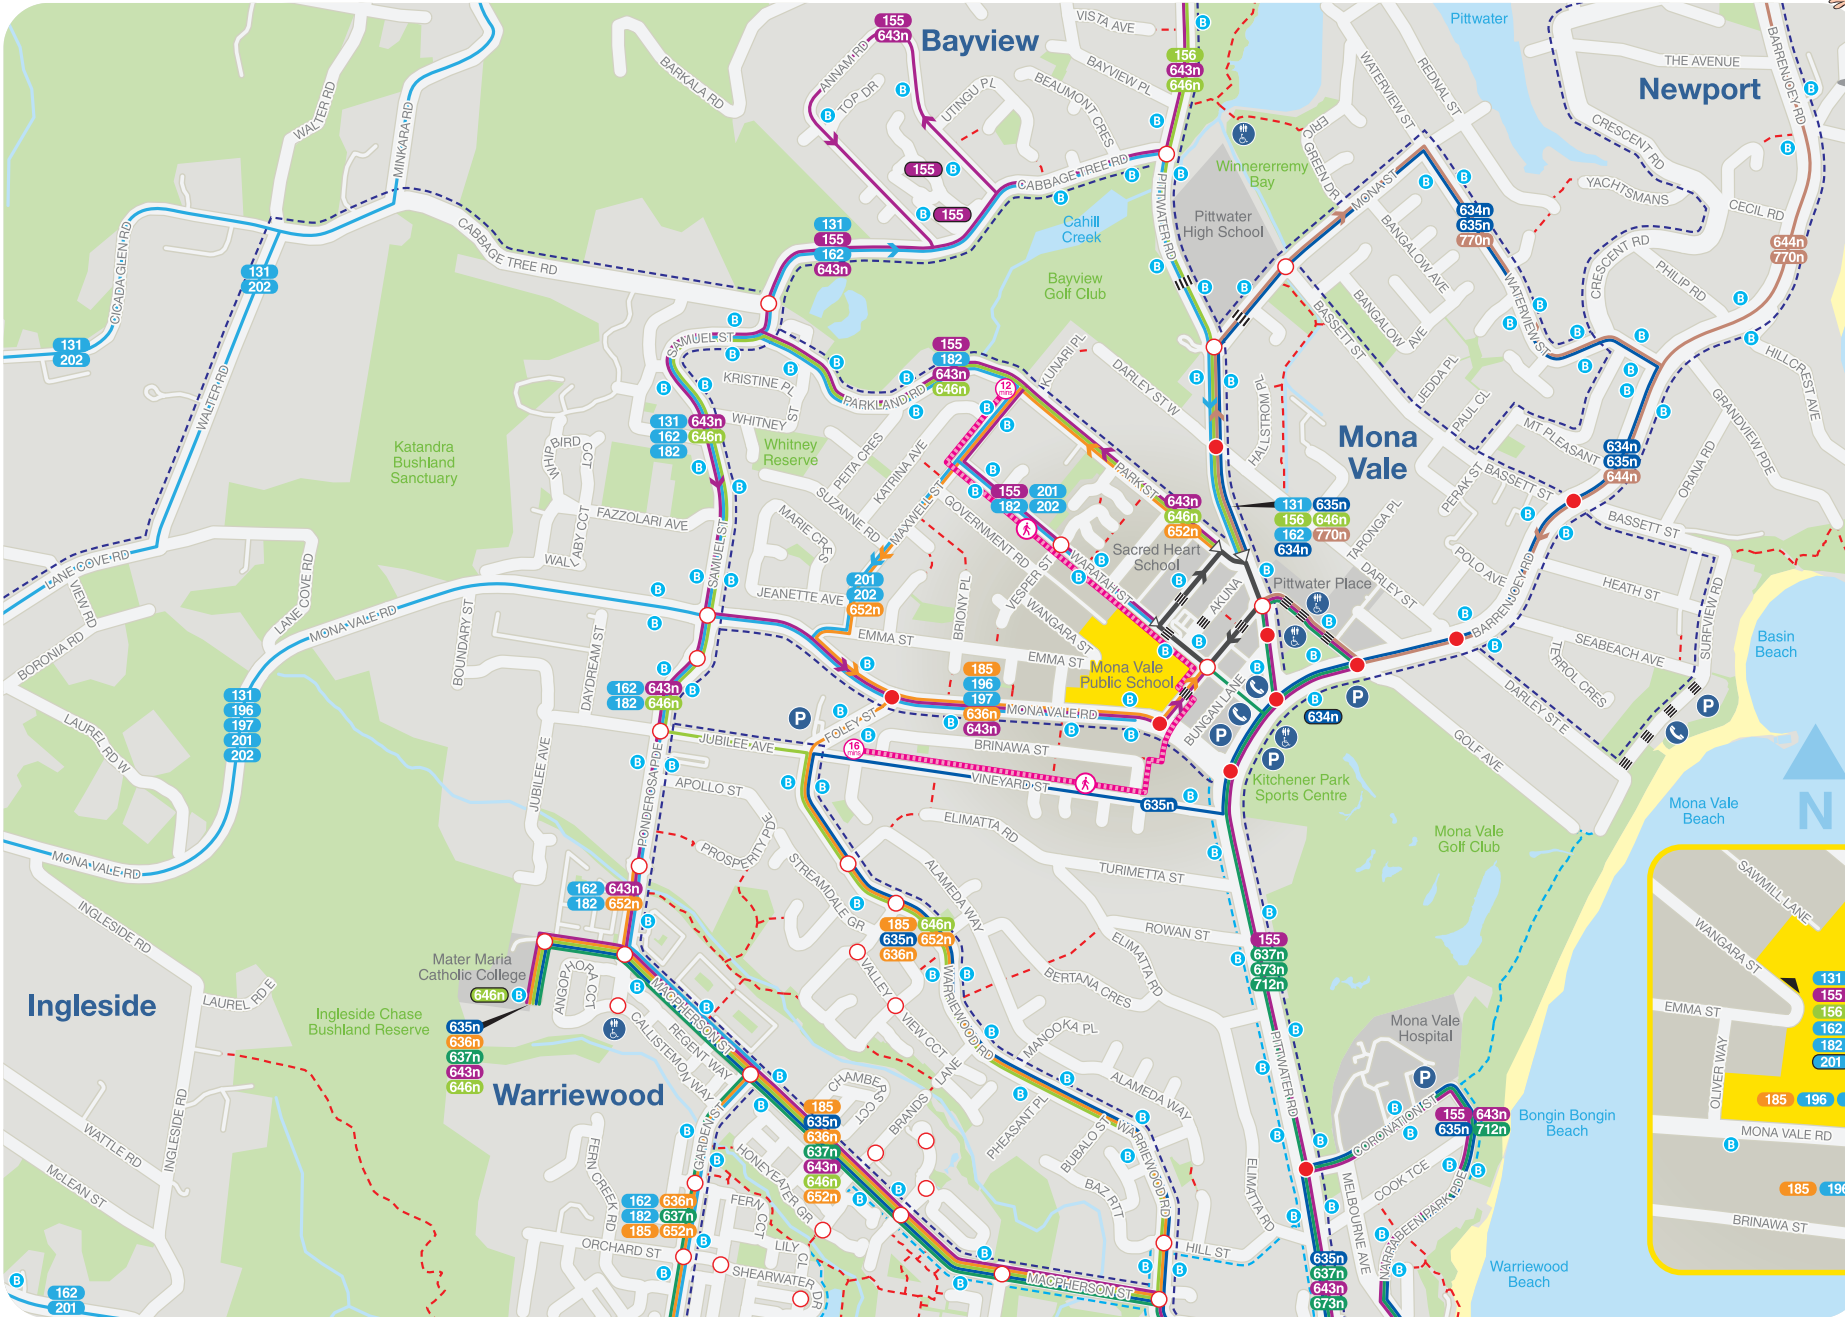

The majority of families live within a reasonable (2km) walking or cycling distance from school. The map over the page provides suggested safe and accessible walking, cycling and bus routes in your local area.

B Bus to school

Forest Coach Lines and Keolis Downer Northern Beaches bus routes connect the school with:

| Destination | School buses | Public buses |
|-----------------------|---|---------------|
| Bayview | 131 (AM), 202 (PM), 643n, 646n (PM) | 155, 156 (AM) |
| Church Point | 643n (AM), 646n (PM) | 156 (AM) |
| Elanora Heights | 162 (AM), 201 (PM) | 182 |
| Ingleside | 131 (AM), 162 (AM), 201 (PM), 202 (PM) | 196, 197 |
| Narrabeen Park Parade | 635n (AM), 643n (PM), 712n (AM) | 155 |
| Newport | 644n (AM), 770n (PM) | |
| Warriewood | 162 (AM), 635n (AM), 636n (AM), 637n (AM), 643n (PM), 646n (AM), 652n (PM), 673n (PM) | 182, 185 |
| Waterview Street | 634n (PM), 635n (AM), 770n (PM) | |

Scan the QR code to learn more about helmets and safety gear

Legend

- Pedestrian Entrance
- On road cycle path
- Shared path
- Walking track
- Suggested walk route
- Approx. walking time from school to end point
- Traffic Light Crossing
- Roundabout
- Pedestrian Crossing
- Bus Route
- Bus Terminates
- Bus Stop
- Accessible Public Toilet
- Public Telephone