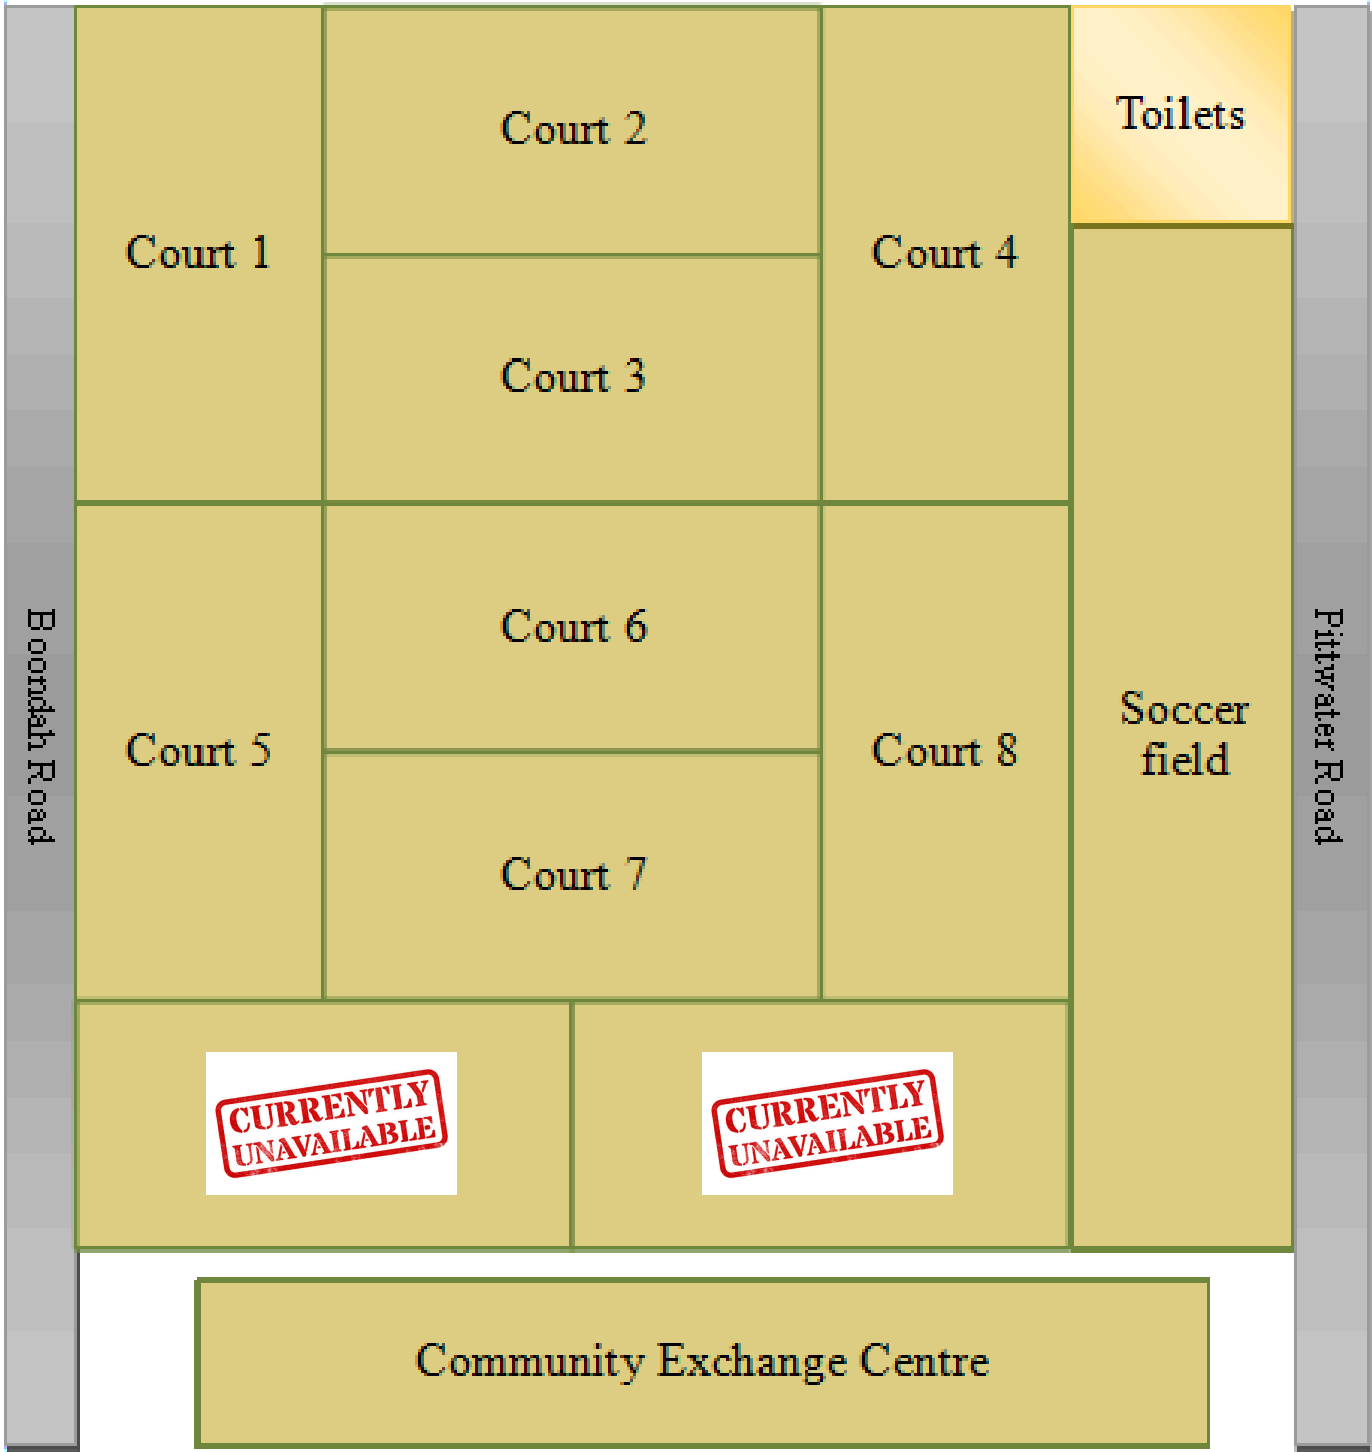

TERM 3

Date	Sport	Schools/Field				Bye
Term 3 Week 1 26 July Round 8	Netball Football Rugby League AFL	NL4 v EH5 Boondah 5 Boondah 1&2 BYE Narrabeen 6	AV1 v MV8 Boondah 5 Careel Bay Narrabeen 3&4 Narrabeen 6	NN6 v BP3 Boondah 5 Warriewood BYE Narrabeen 6	WH7 v NP9 Boondah 5 Kitchener Newport Narrabeen 6	CP2
Term 3 Week 2 2 Aug Round 9	Netball Football Rugby League AFL	WH7 v CP2 Boondah Boondah 1&2 Narrabeen 3&4 Narrabeen 6	AV1 v NL4 Boondah Kitchener BYE Narrabeen 6	BP3 v MV8 Boondah Careel Bay BYE Narrabeen 6	EH5 v NN6 Boondah Warriewood Lake Park Narrabeen 6	NP9
Term 3 Week 3 9 Aug Round 6	Netball Football Rugby League AFL	MV8 v NP9 Boondah 5 Careel Bay Newport Narrabeen 6	AV1 v WH7 Boondah 5 Boondah 1&2 Lake Park Narrabeen 6	NL4 v CP2 Boondah 5 Warriewood BYE Narrabeen 6	BP3 v EH5 Boondah 5 Kitchener BYE Narrabeen 6	NN6
Week 4 16 Aug Week 5 23 Aug		EXTREME WEATHER BACK UP/FINAL SERIES				

First team mentioned is the home team. Home team coach referees Senior game - Away coach referees Junior game.

Rugby League- Referee supplied. The Grounds Manager is the home team coach. Narrabeen Lakes PS are unable to field a League team this year. There will be a BYE for these rounds for the opposition team.

Netball- Games will be played at the Boondah grass courts. Teachers umpire their own games (Half A's and half B's)

Ground Closures:

Term	Date	Week	Reasons
1	25/3/24 to 5/4/24	9-10	Seasonal Changeover (summer to winter)
3	26/8/24 to 6/9/24	6-7	Seasonal Changeover (winter to summer)
4	November	3-7	Boondah 5 unavailable
4	18/10/24	1	Newport Oval Closed
4	25/10/24, 1/11/24 & 8/11/24	2, 3 & 4	Plateau Park

BYE requests:

Term	Date	Week	School
1	12/4/24	11	Bilgola Plateau
2	17-5-24	3	Elanora Heights
3	26-7-24	1	Collaroy Plateau
4	1-11-14	3	Elanora Heights

Boondah Reserve 5 Narrabeen - Netball