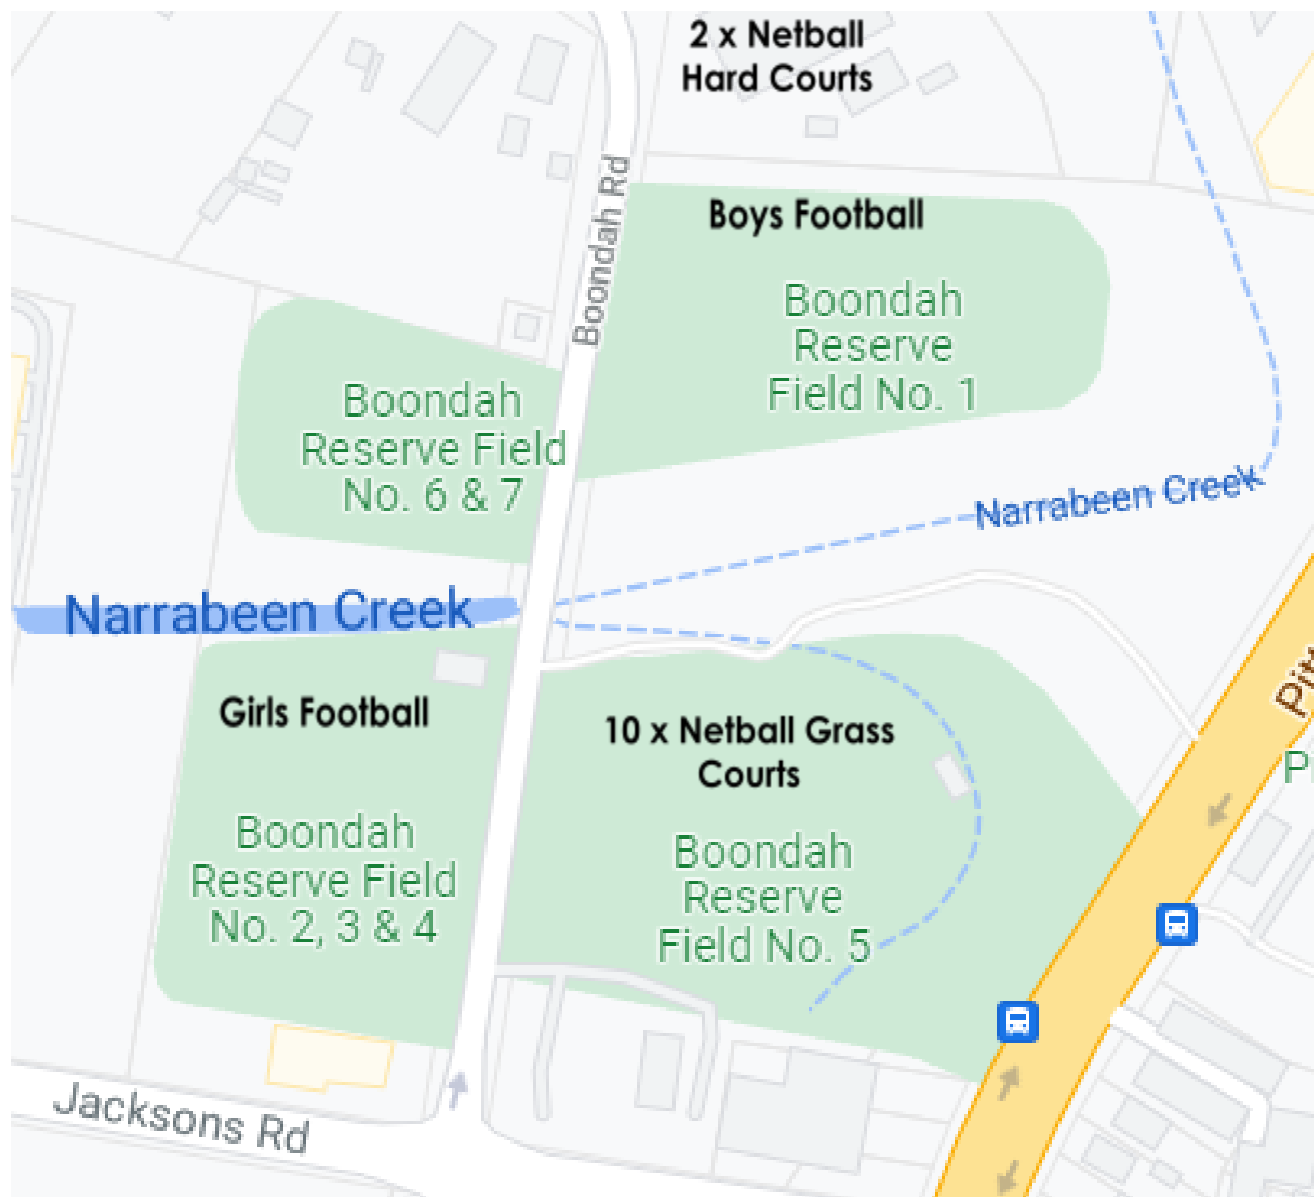

Boondah Reserve 1, 2, 3 Narrabeen - Football