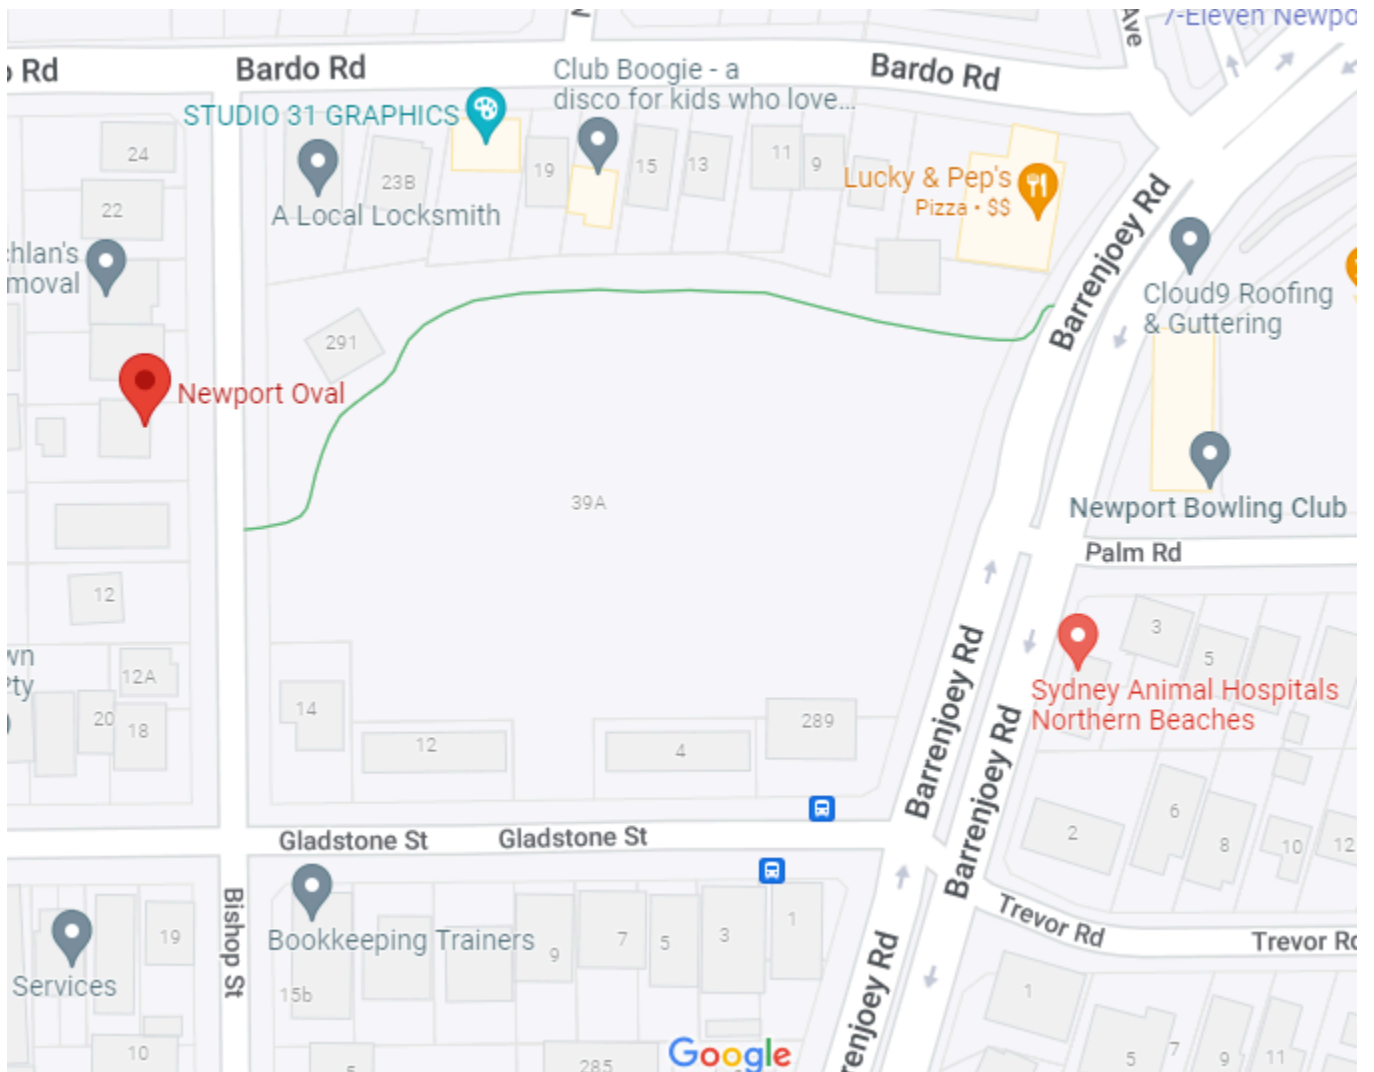

Newport Oval – Rugby League