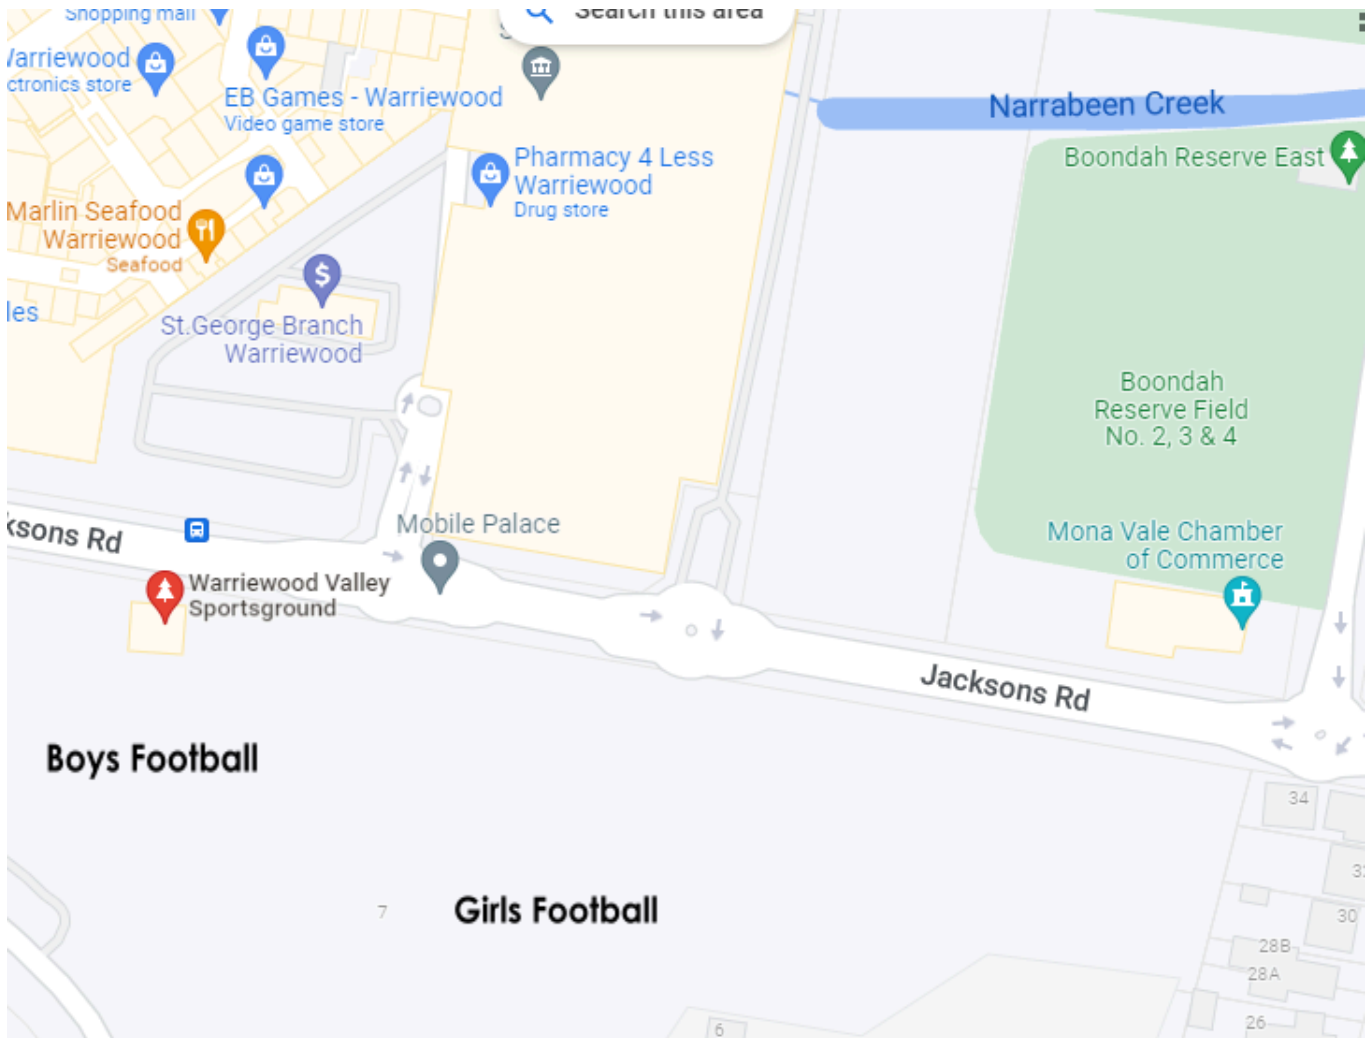

Narrabeen North P.S. – Football