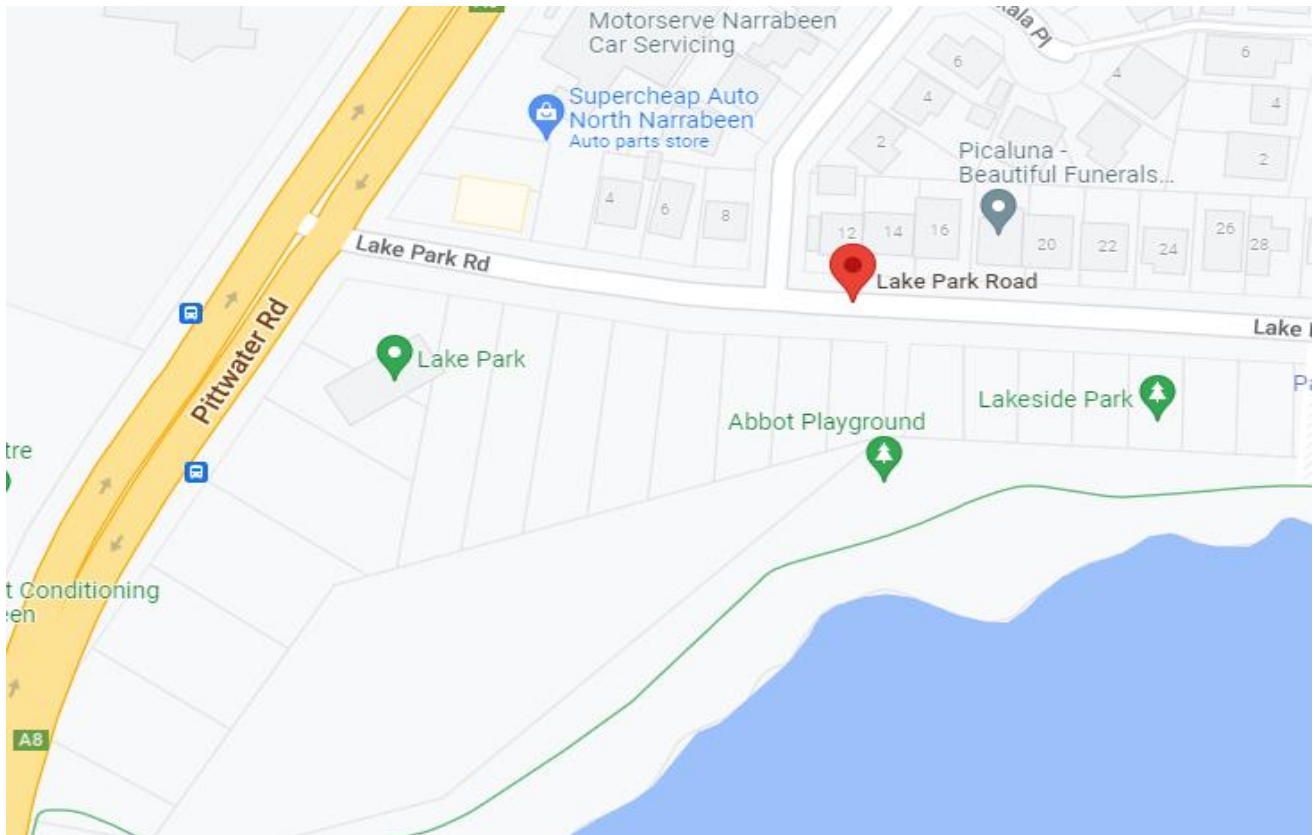

LAKE PARK NARRABEEN – BOYS CRICKET