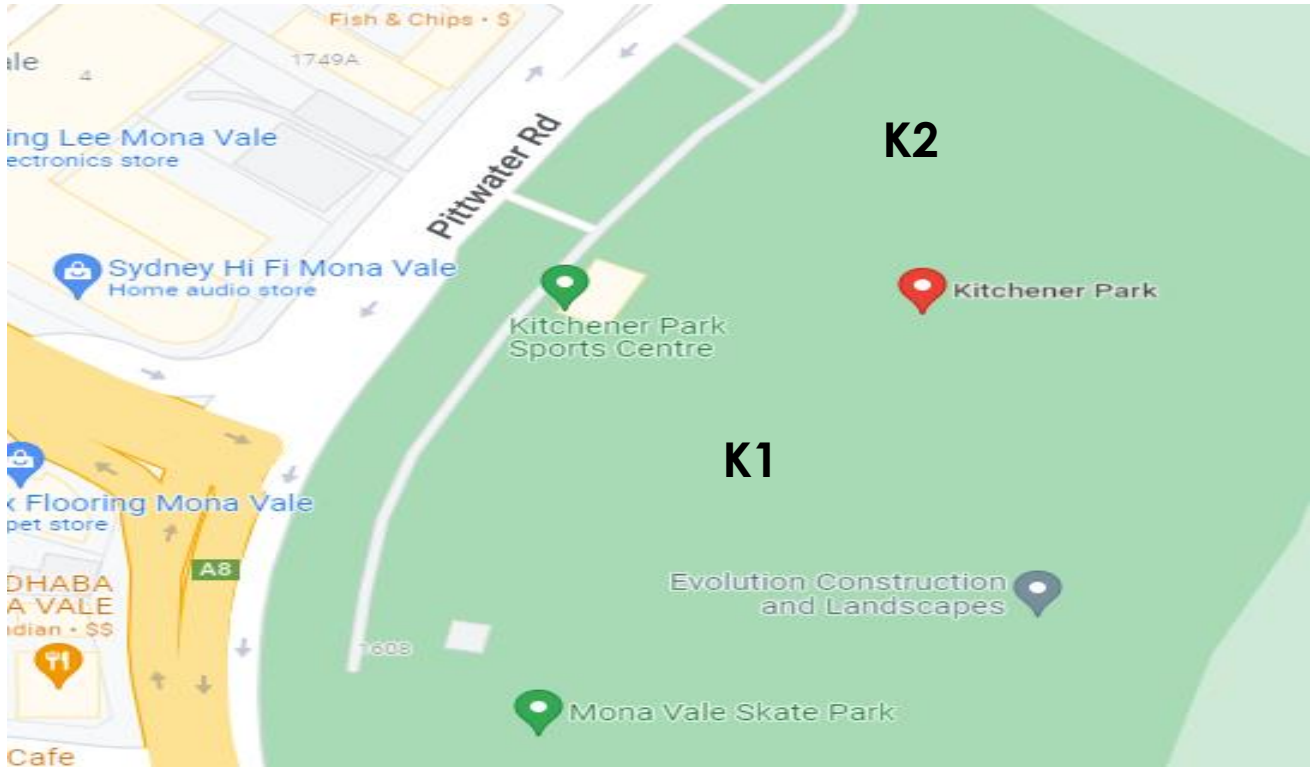

BYE requests:

Term	Date	Week	School
1	12/4/24	11	Bilgola Plateau
2	17-5-24	3	Elanora Heights
3	26-7-24	1	Collaroy Plateau
4	1-11-14	3	Elanora Heights

HITCHCOCK PARK AVALON – BOYS CRICKET

NEWPORT OVAL – BOYS CRICKET

KITCHENER OVAL MONA VALE – BOYS CRICKET

LAKE PARK NARRABEEN – BOYS CRICKET

GRIFFITH PARK COLLAROY – BOYS CRICKET

COLLAROY PLATEAU PARK COLLAROY – BOYS CRICKET

NARRABEEN NORTH RESERVE – SOFTBALL & GIRLS CRICKET