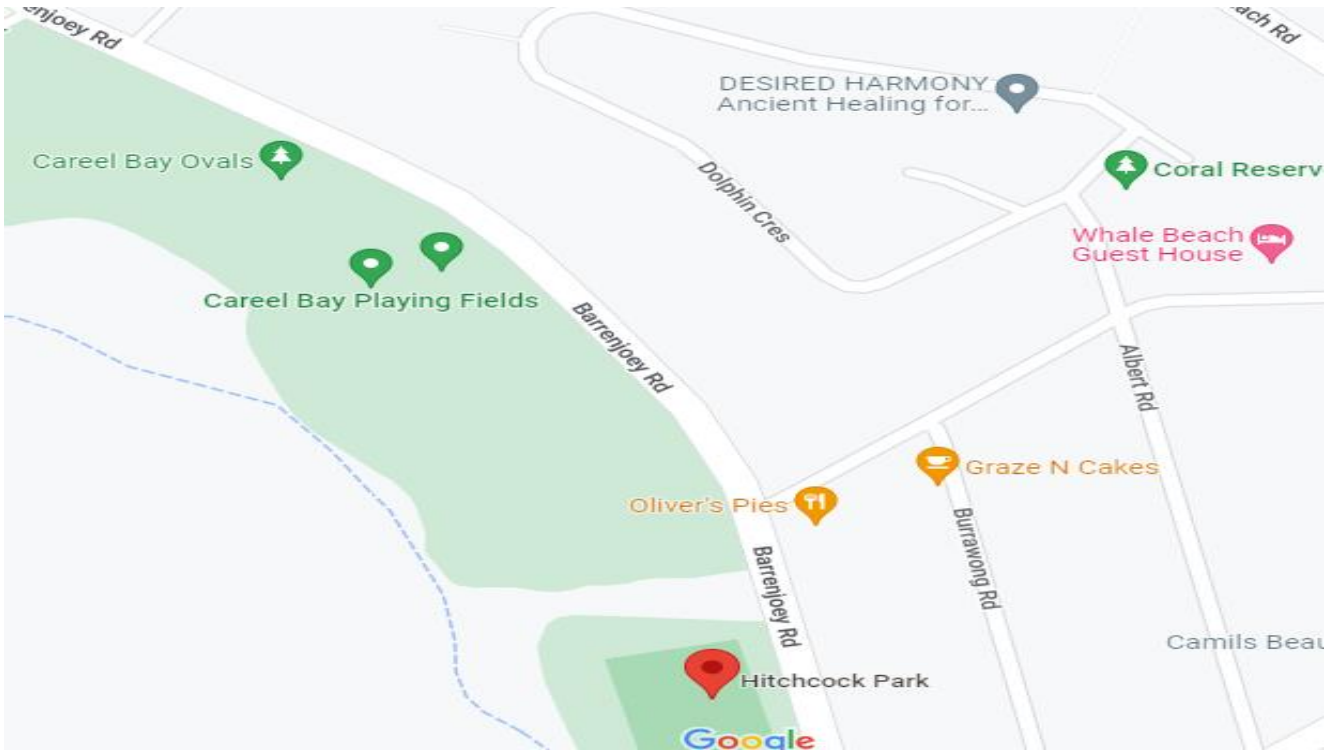

HITCHCOCK PARK AVALON – BOYS CRICKET