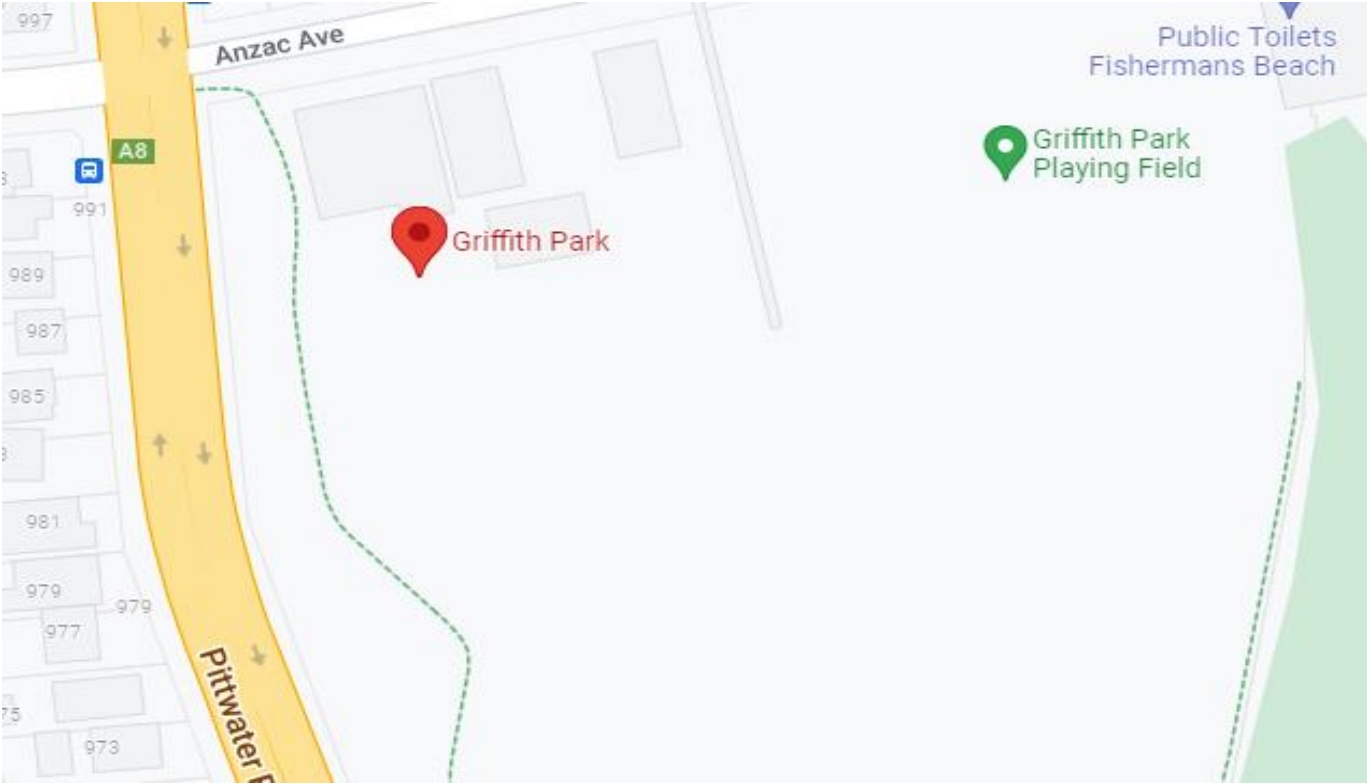

GRIFFITH PARK COLLAROY – BOYS CRICKET