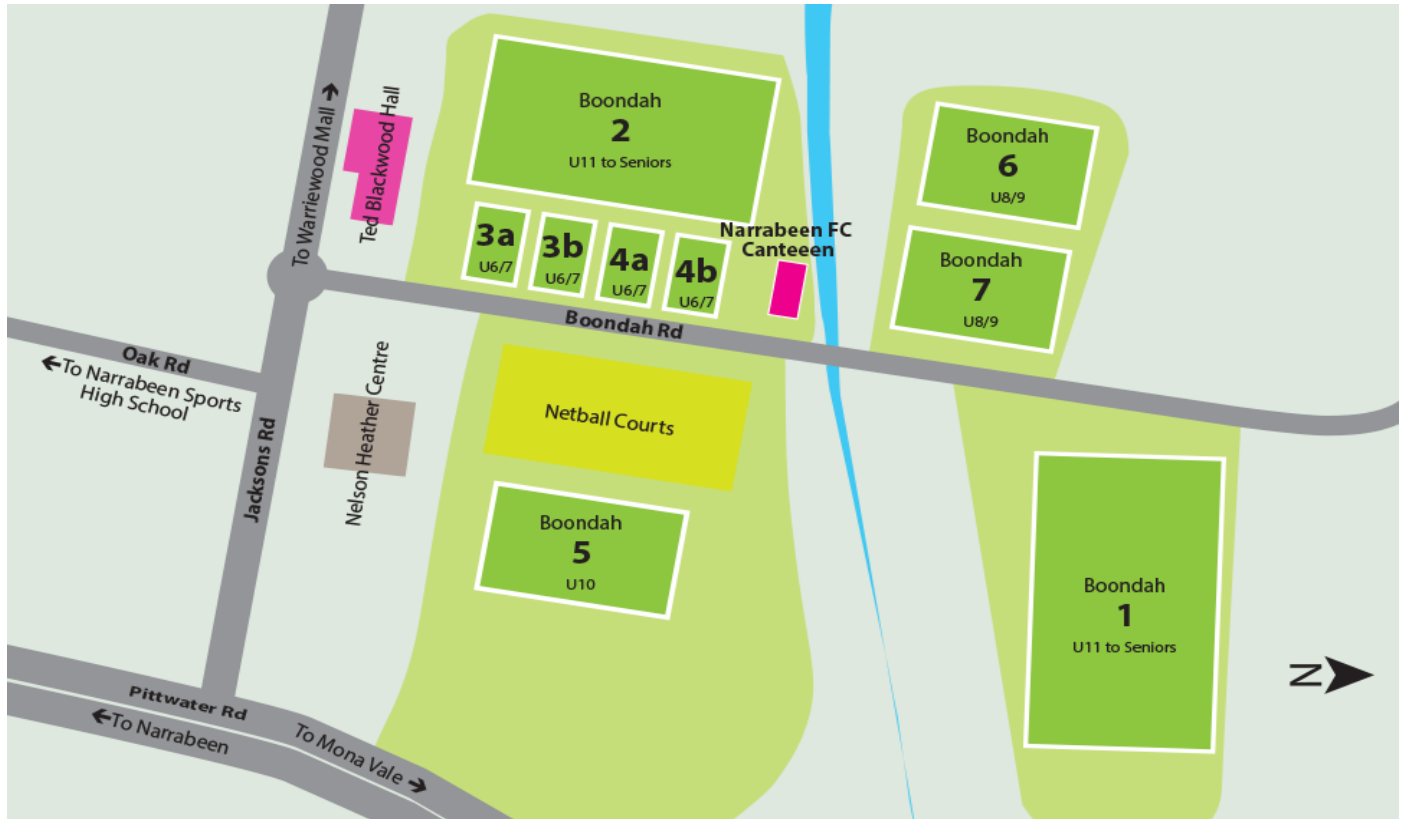

BYE requests:

Term	Date	Week	School
1	12/4/24	11	Bilgola Plateau
2	17-5-24	3	Elanora Heights
3	26-7-24	1	Collaroy Plateau
4	1-11-14	3	Elanora Heights

HITCHCOCK PARK AVALON – BOYS CRICKET

NEWPORT OVAL – BOYS CRICKET

KITCHENER OVAL MONA VALE – BOYS CRICKET

LAKE PARK NARRABEEN – BOYS CRICKET

GRIFFITH PARK COLLAROY – BOYS CRICKET

COLLAROY PLATEAU PARK COLLAROY – BOYS CRICKET

NARRABEEN NORTH RESERVE – SOFTBALL & GIRLS CRICKET

BOONDAH RESERVE NARRABEEN – SOFTBALL & TAG

WARRIEWOOD SPORTS GROUND (NNPS) – TAG

NARRABEEN SPORTS HIGH – TAG